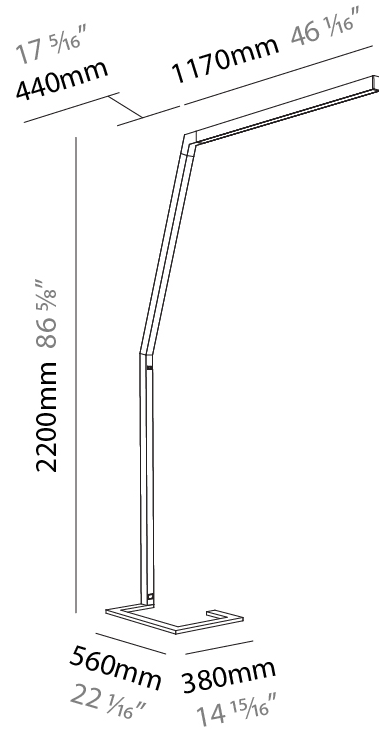

PROJECT
TYPE
SPECIFIER
QUANTITY
DATE

HYPRO-F 160 PORTABLE

A340005-

base number   Color   Finishes   Finishes   Finishes   Finishes   Finishes   Diffuser
Temperature

1. To build a product code in our configurator select the specify button on the base model # product page
2. To build a manual product code on this datasheet choose from the options listed below in blue font and add the suffix to the base model #

GENERAL

Series: Hypro-F
Subseries: Hypro-F 160
Partner: Prolicht
Division: Architectural
Installation: Portable
Product Type: Floor
Mounting Location: Floor
Light Distribution: Direct

PHYSICAL

Shape: Abstract
Length (mm): 1610
Length (in): 63 ⁷/₈
Width (mm): 380
Width (in): 14 ¹⁵/₁₆
Height (mm): 2200
Height (in): 86 ⁵/₈
Diffuser: PMMA - Micro-prism / Rico
Fixture Finish: ANA / SSR / BKV / CWI / CRY / HAB / MSR / UFT / ITA / RUA / OGR / FTG / MYG / RWR / LOD / PUS / FRO / FUP / KIA / POP / BLS / SPG / MEY / GOH / CHC / COM / ABZ / JAG / OBR / MOS / ROR
Fixture Material: Aluminum Die Cast

ELECTRICAL

Lamp Type: LED (Zhaga Standard)
Input Wattage (W): 30
Total Output Wattage (W): 27.3
Driver Included: Yes
Driver Location: Integrated
Input Voltage (V): 120 - 277
Constant Current (MA): 500mA

LED

Color Temperature (°K): 3000 / 4000
Max. Delivered Lumen (lm): 2210 / 2251
CRI: >90 CRI

OPTICAL

RATINGS AND CERTIFICATIONS

Certified By: Certified for North American Standards
IP rating: IP20